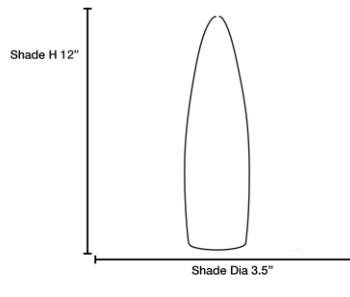

### PRODUCT MEASUREMENTS

FIXTURE	BACKPLATE / CANOPY
Length:	Length
Width:	Width:
Diameter 3.5"	Diameter:
Height: 12"	Height:
Extension:	
Overall Height:	

Notes:

LINE DRAWING

IES FILE

In addition to Access Lighting's purchase and warranty terms and conditions, by signing below or placing an order, you agree that you are authorized to bind the entity placing any order and acknowledge the following: All of sizes and measurements are approximate and all images are for illustrative purposes only. In the event of an inconsistency, the "Product Measurements" section controls. There also may be slight differences in the colors and designs compared to the displayed and printed images.